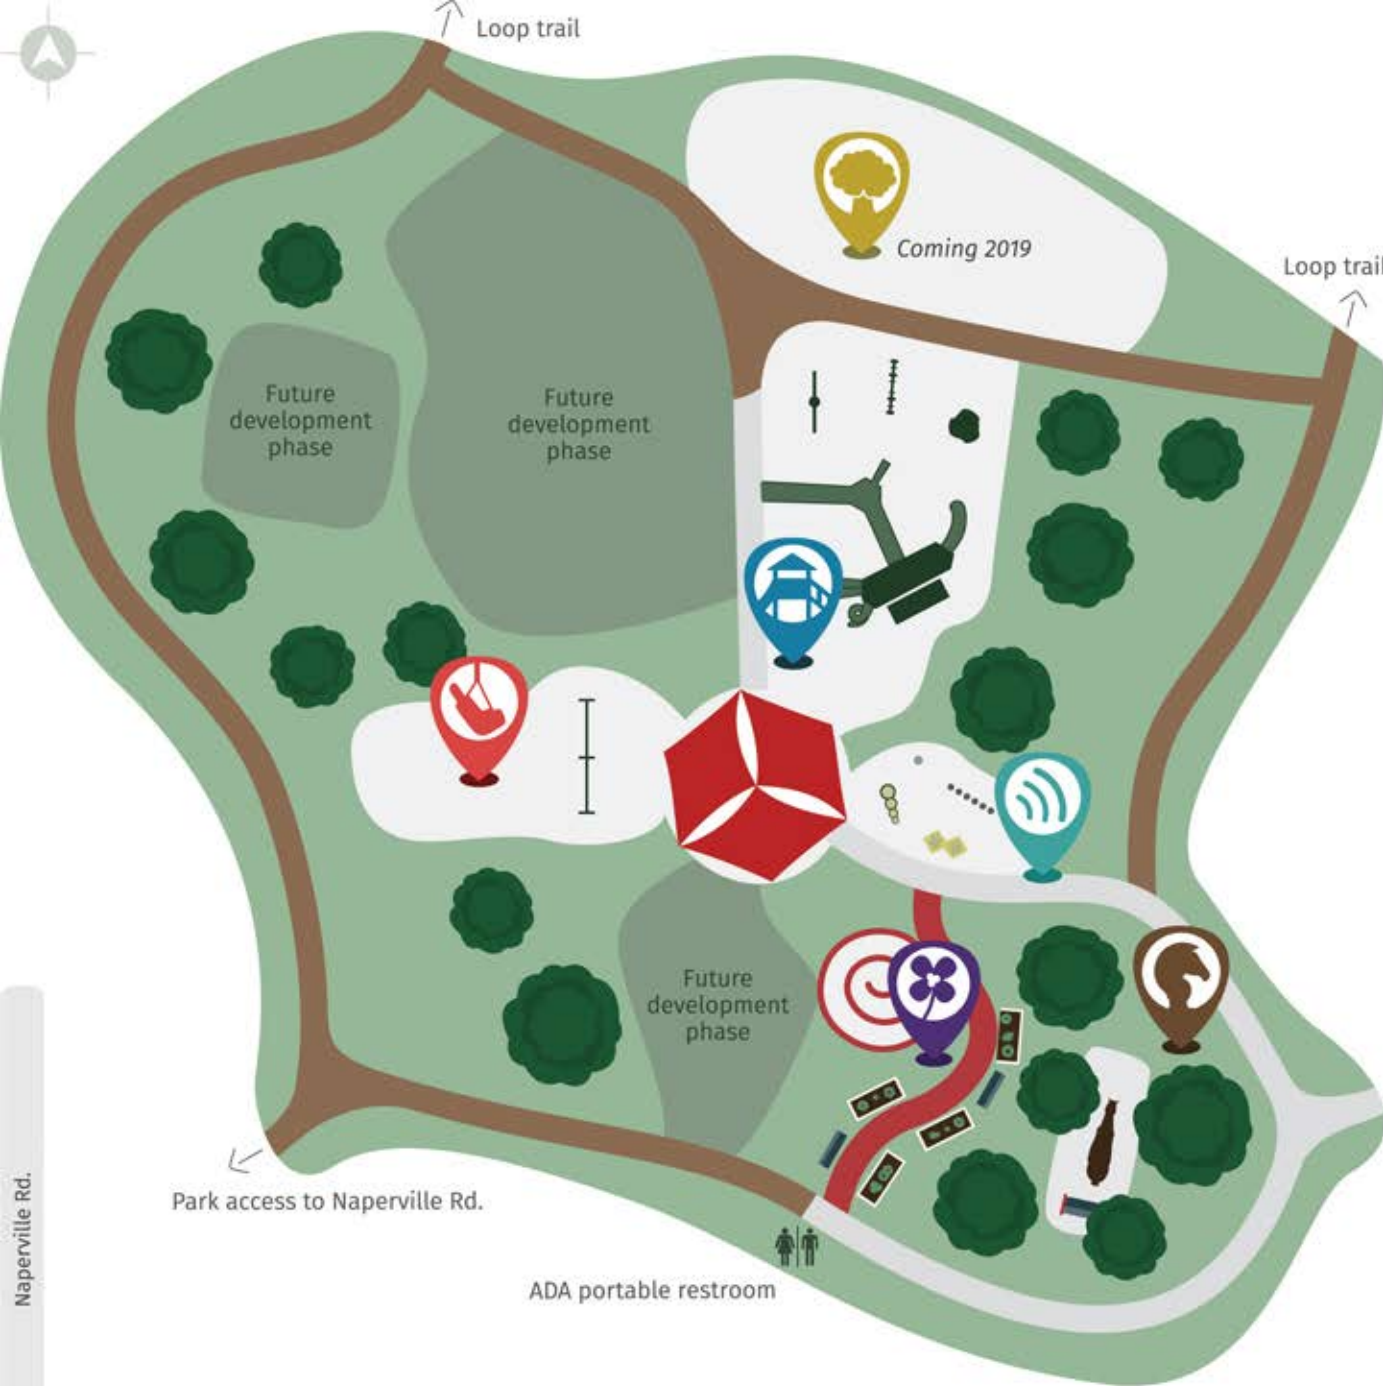

Sensory Garden PLAYGROUND play for all

PLAYGROUND & GARDEN FOUNDATION

2751 Navistar Dr. | Lisle, IL
playforalldupage.org

-  Tree House
-  Sound Garden
-  2-5 year-old Pony Stable Playground
-  Fragrance Garden
-  Tree Top Swings
-  Art Along the Way Sculptures
-  Central Gathering Area
-  Paved trail
-  Woodchip trail
-  Planned future development phases
-  5-12 year-old playground
-  Boulder climb area & water play
-  Multi-purpose, adaptive sports field

 *Parking located off Navistar Cir.

Naperville Rd.

Navistar Dr.

Park access to Naperville Rd.

ADA portable restroom

Bridge to parking*

Future development phase

Future development phase

Future development phase

Coming 2019

Loop trail

Loop trail